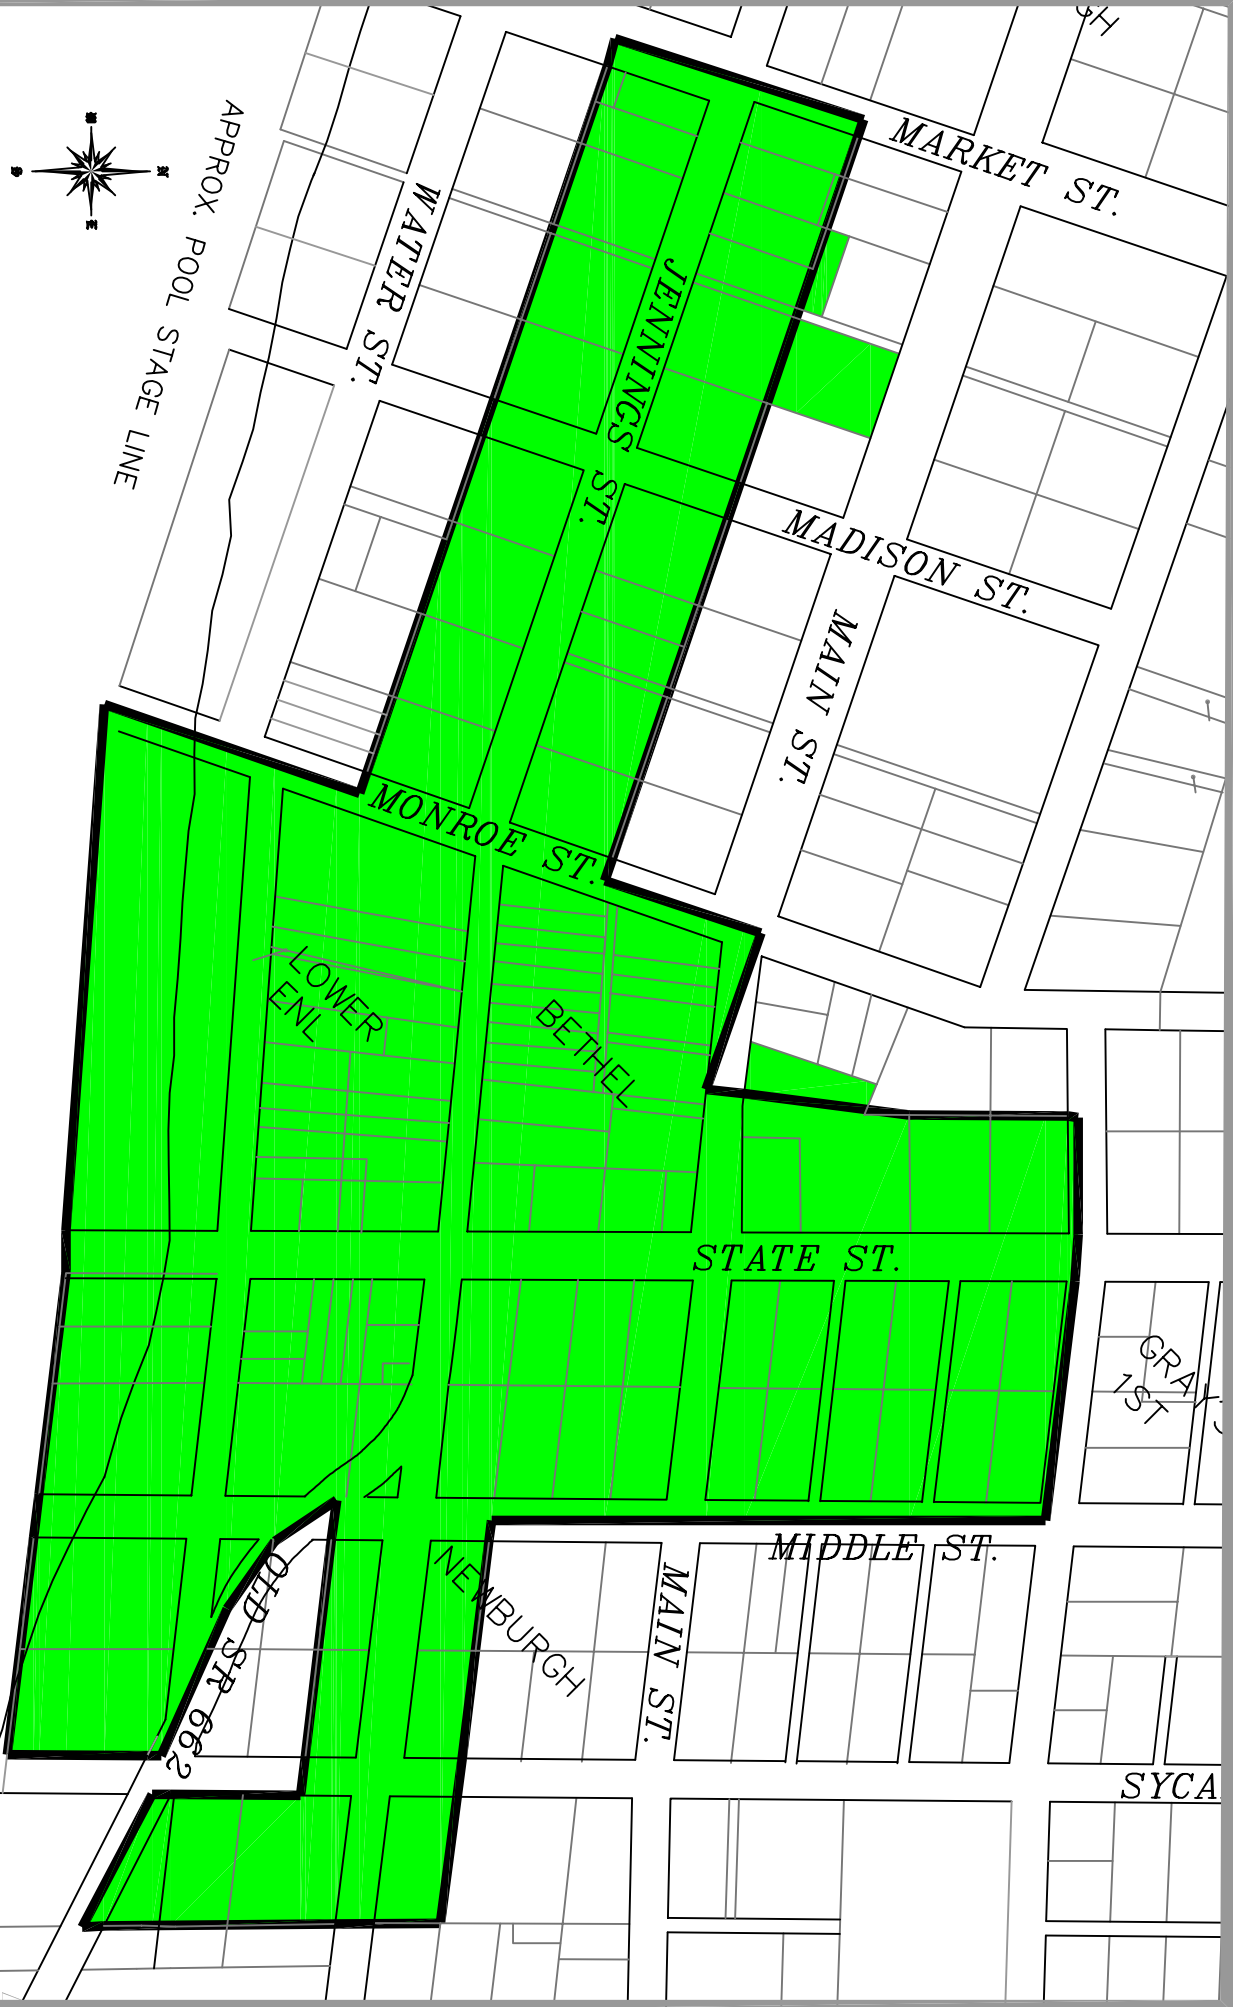

LEGEND

-  Existing Primary District Boundary
-  Existing Primary District
-  Existing Scattered Site
-  Identified Historic Properties

TOWN OF NEWBURGH HISTORIC DISTRICT MAP

EXISTING PRIMARY DISTRICT PREPARATION COMMISSION